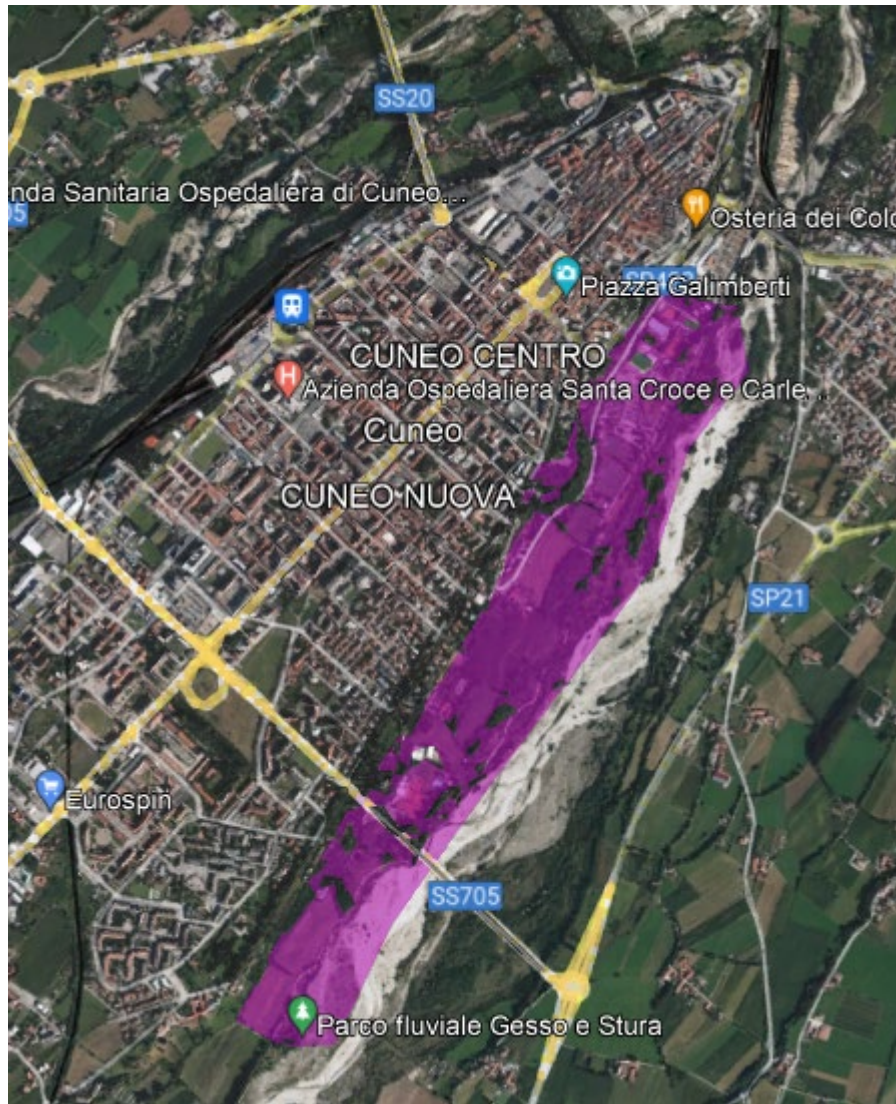

MAP

Lago di Pianfei: 1:4000 – Contours interval 2.5m
Realization 2022

TERRAIN

Typical city park terrain: meadow areas, low vegetation
alternates to small woodland.
Running shoes with dobbs (no nails).

TIME TABLE

Race Start: 10.00

RACE ARENA

At Info Point Parco Fluviale Gesso e Stura, Cuneo (CN)
<https://goo.gl/maps/83S1oLizgfMy4EUu8>

north west cup 2023

EMBRAGOED AREA

north west cup 2023

PARTNERS

CON IL PATROCINIO DI